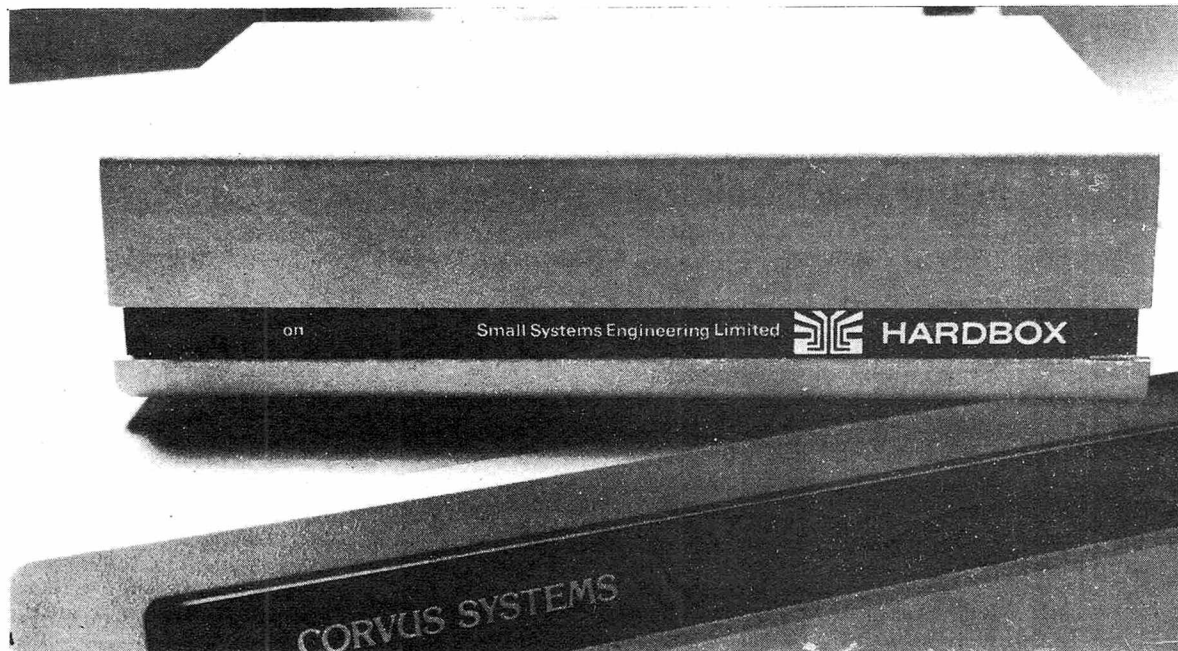

# HARDBOX – Hard Disks for Commodore Micro-Computers

NOW AVAILABLE WITH  
SOFTWARE-CONTROLLED  
OVERNIGHT VIDEO  
BACK-UP

## HARD DISK INTERFACE

HARDBOX is the intelligent controller that lets you add a Corvus hard disk drive to your Commodore computer. In fact, you can chain up to 4 hard disk drives of 6, 11 or 20 Megabyte capacities.